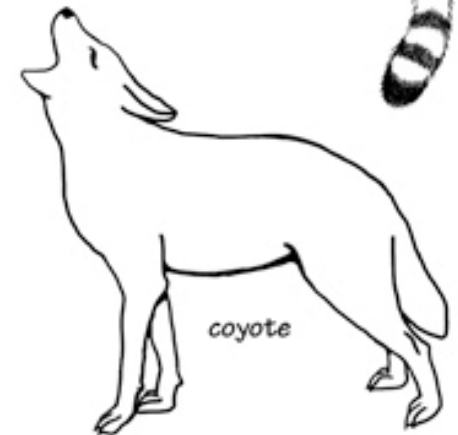

# Color the California Mammals

big brown bat

black-tailed jackrabbit

pronghorn antelope

mule deer

California kangaroo rat

black bear

ringtail

beaver

kit fox

coyote

bobcat

river otter

gray squirrel